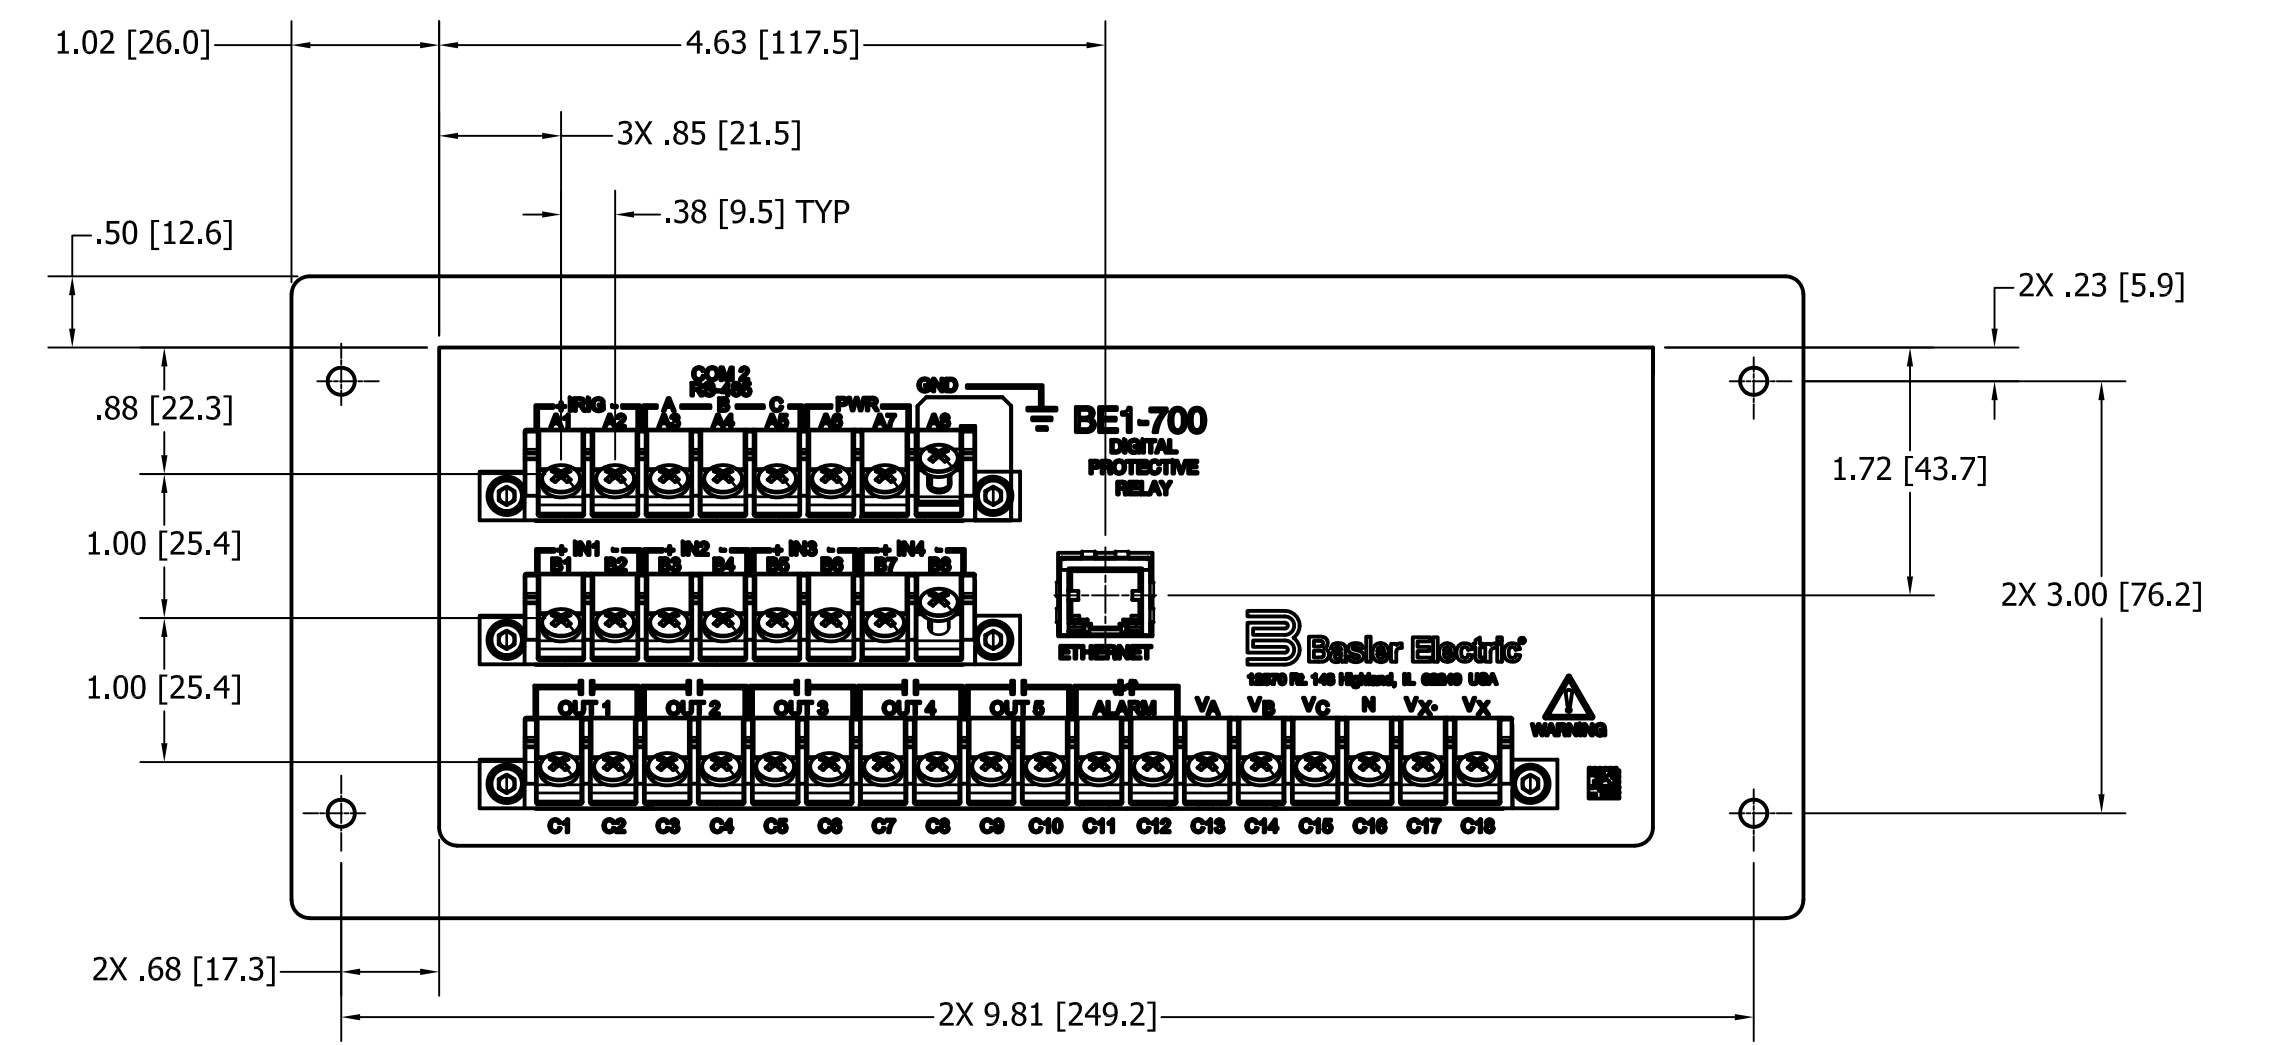

www.basler.com

TOP VIEW

RECOMMENDED RELAY CUTOUT

FRONT VIEW

SIDE VIEW

REAR VIEW
GROUNDING TAB ON A8 MADE TRANSPARENT FOR CLARITY