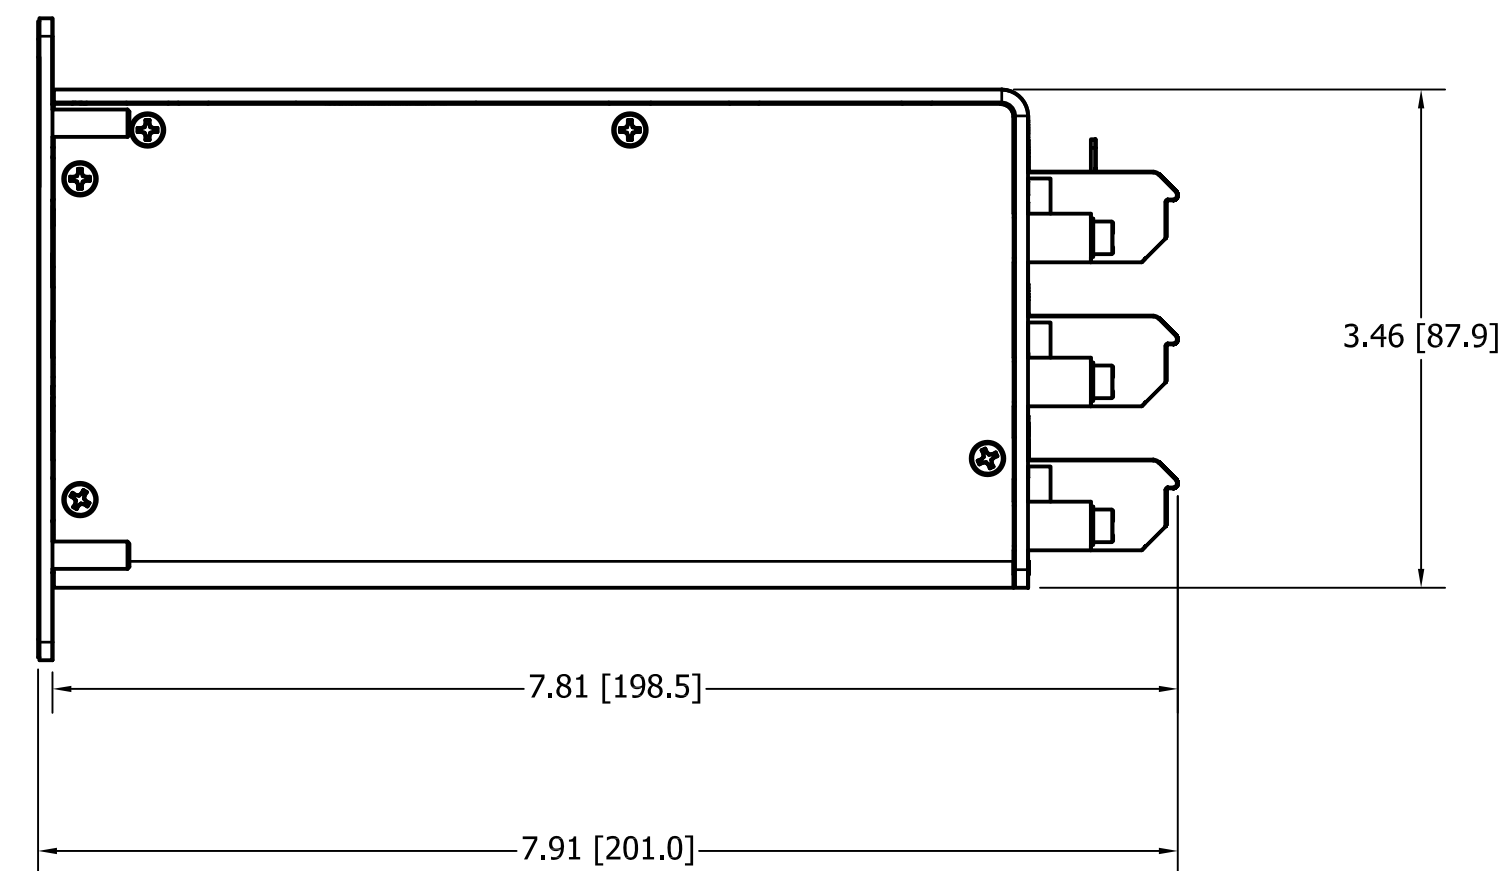

www.basler.com

TOP VIEW

RECOMMENDED RELAY CUTOUT

FRONT VIEW

SIDE VIEW

REAR VIEW
GROUNDING TAB ON A8 MADE TRANSPARENT FOR CLARITY