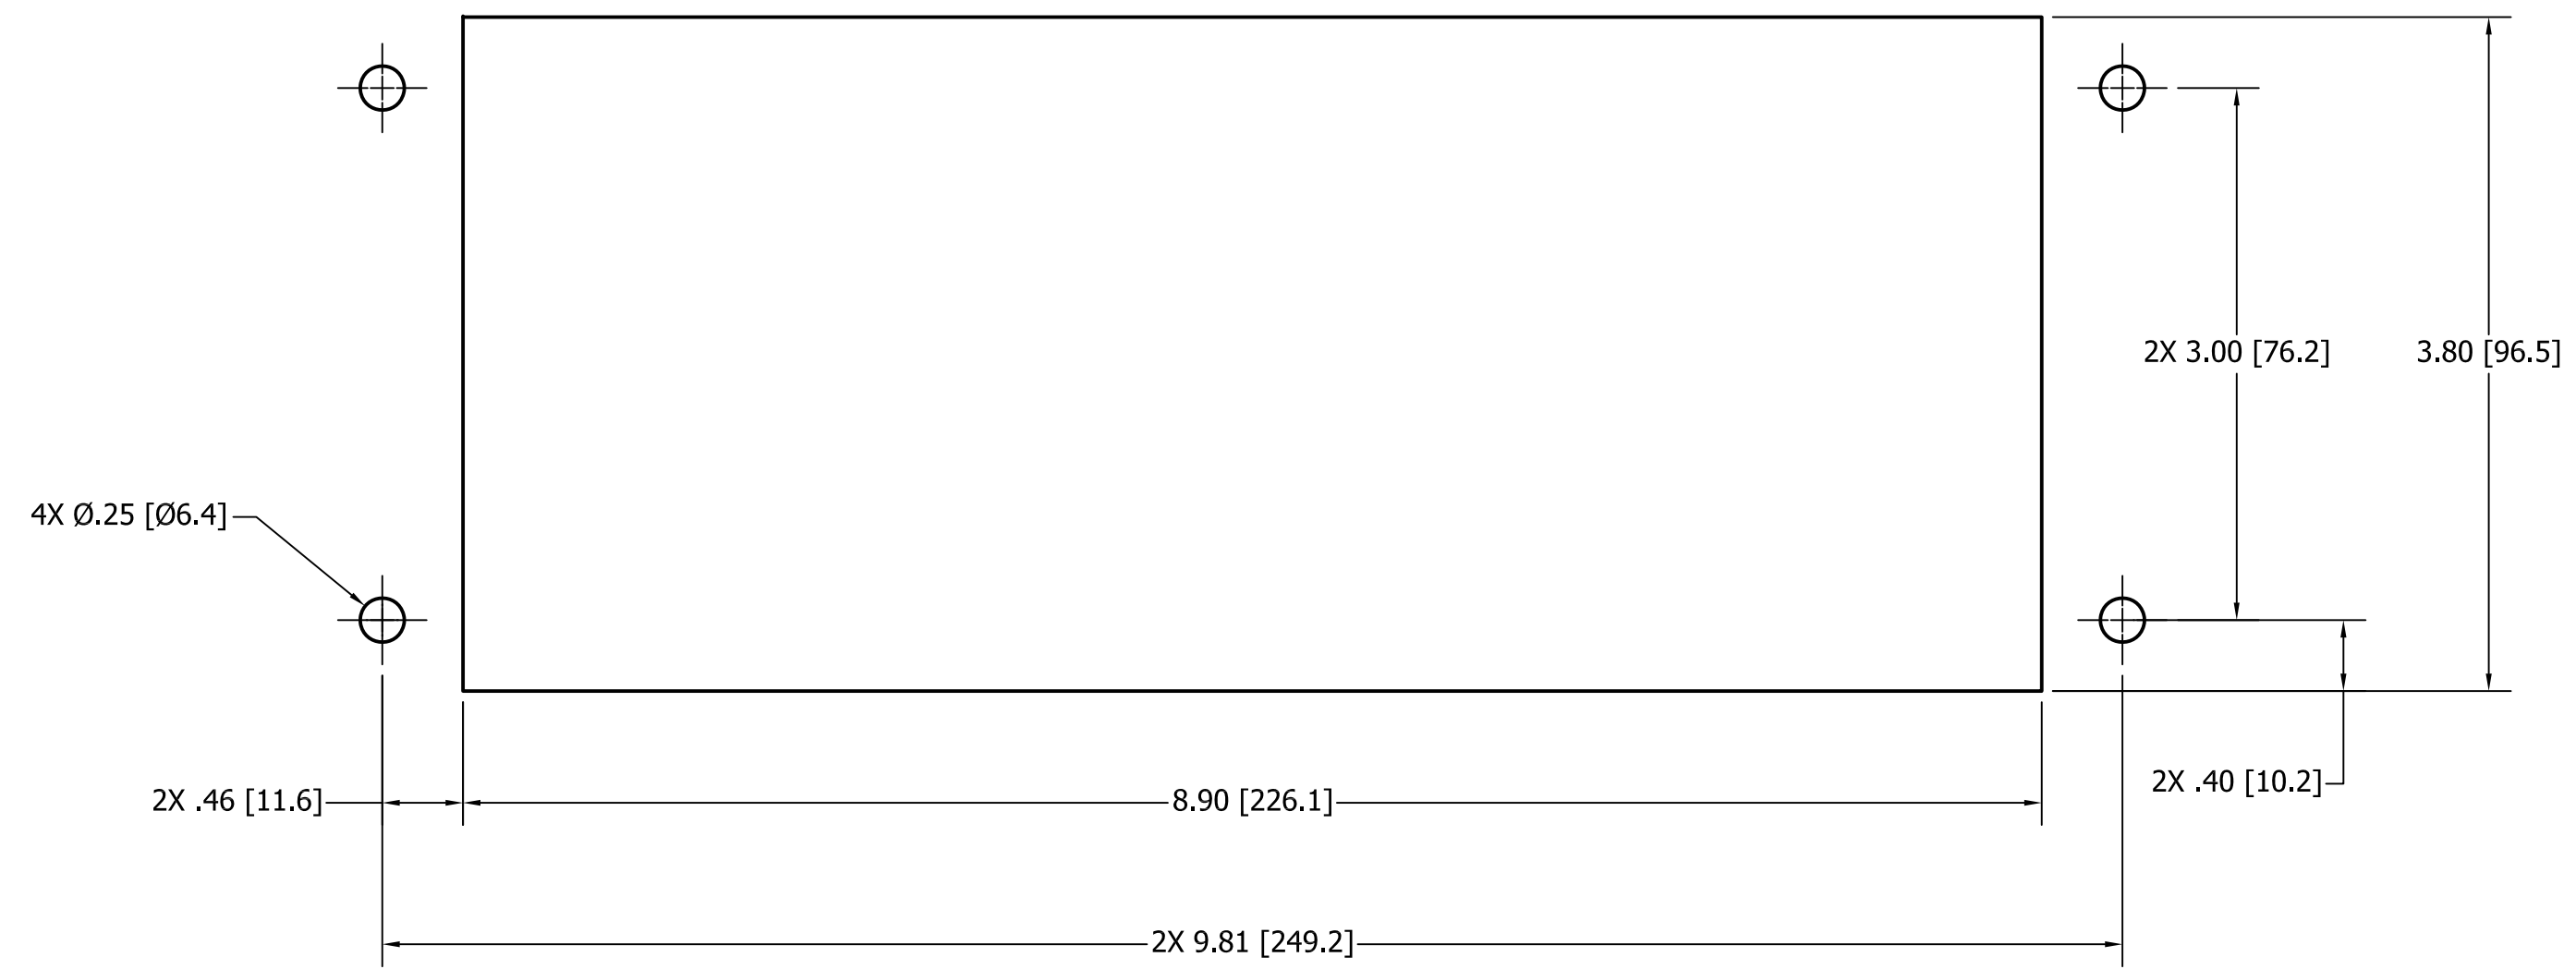

www.basler.com

TOP VIEW

RECOMMENDED RELAY CUTOUT

FRONT VIEW

SIDE VIEW

REAR VIEW
GROUNDING TAB ON A8 MADE TRANSPARENT FOR CLARITY