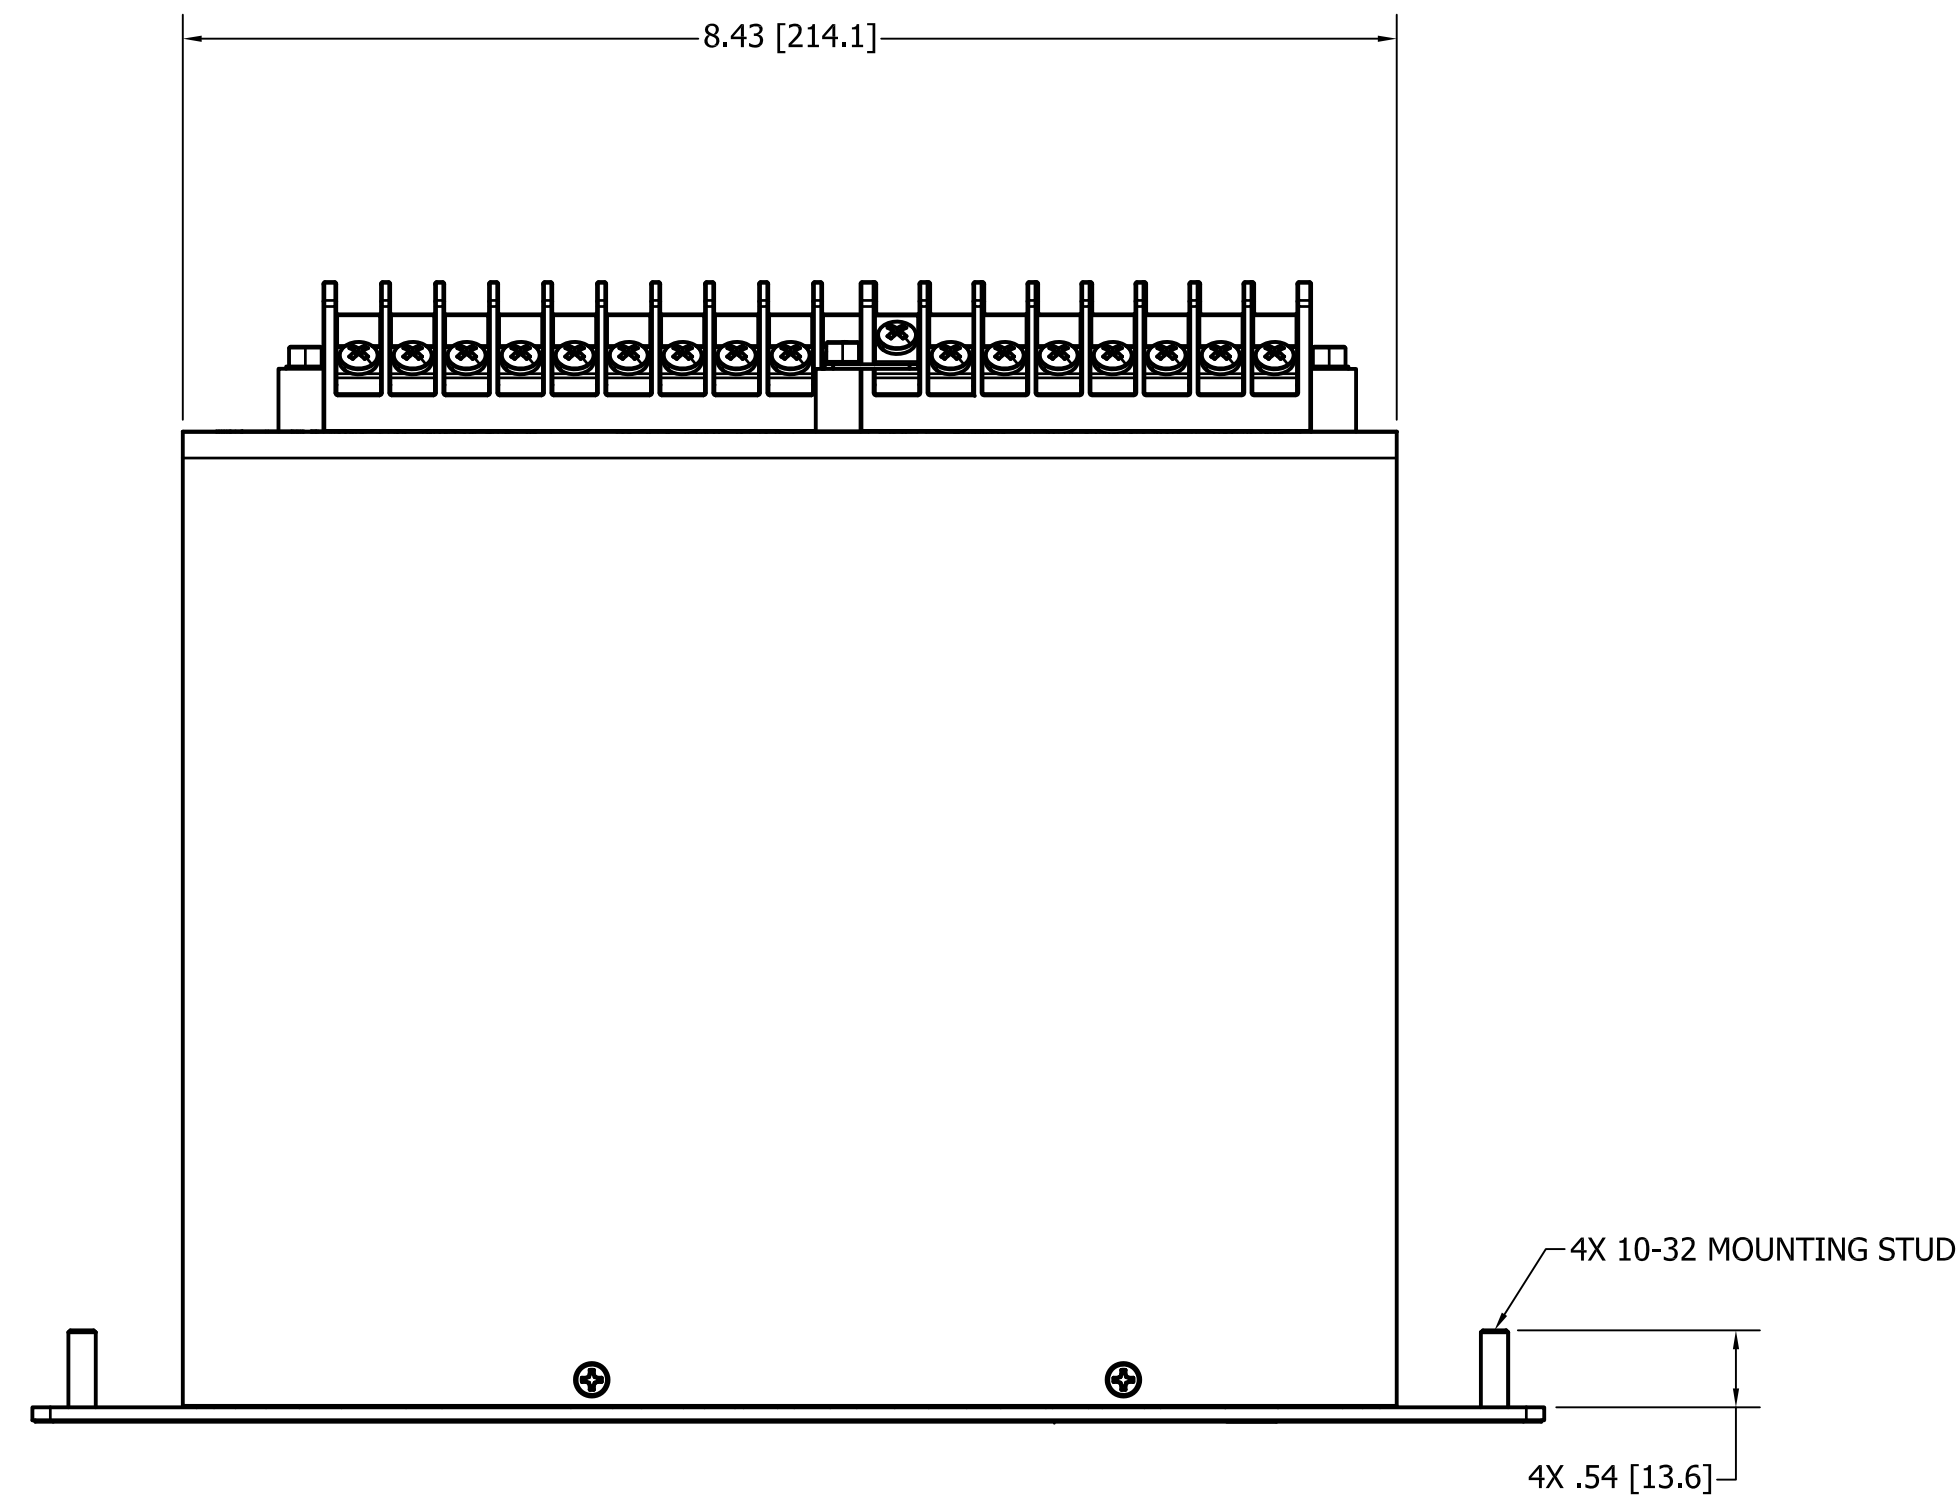

www.basler.com

TOP VIEW

RECOMMENDED RELAY CUTOUT

FRONT VIEW

SIDE VIEW

REAR VIEW
GROUNDING TAB ON A8 MADE TRANSPARENT FOR CLARITY