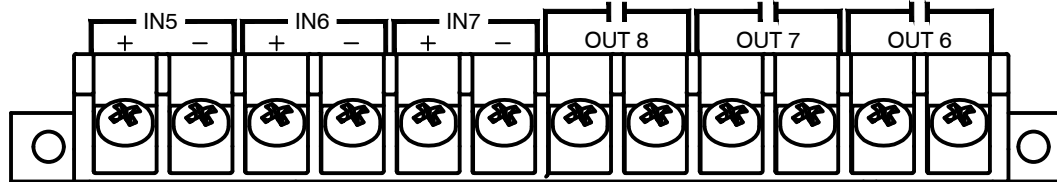

B. Basler Electric
Highland, Illinois USA (618) 654-2341

|A2 • |B2 • |C2 • |G2 •
F1 F3 F5 F7