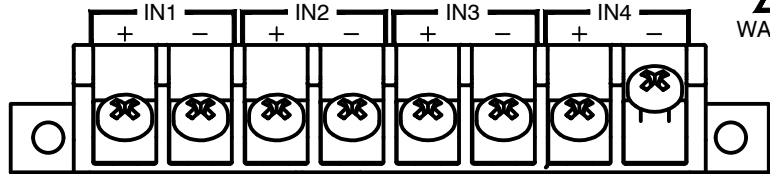

BE1-11

WARNING

ETHERNET

|A1 • |B1 • |C1 • |G1 •
D1 D3 D5 D7

B. Basler Electric
Highland, Illinois USA (618) 654-2341

|A2 • |B2 • |C2 • |G2 •
F1 F3 F5 F7

F2 F4 F6 F8
|A2 |B2 |C2 |G2