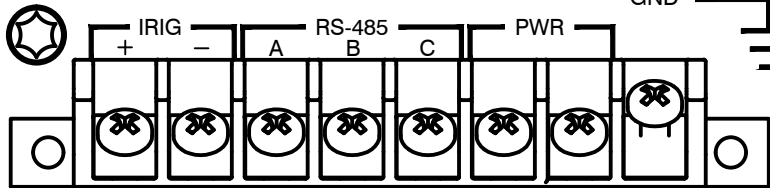

WARNING

ETHERNET

|A1 • |B1 • |C1 • |G1 •
D1 D3 D5 D7